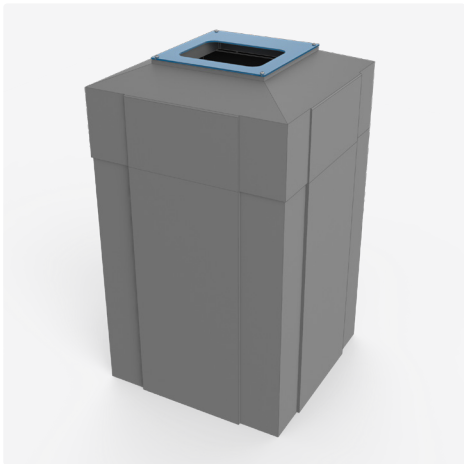

## Hex Recycle Bin (Blue)

 **Overall size:** 19.50" w x 29.50" h x 17" d

 **Recommended bag size:** 24" x 36" (12-16 gallon)

 **Shipping weight:** 17 lbs

- Durable 2-piece garbage disposal unit
- ✓  • Rotomoulded UV stabilized polyethylene
- Uses standard household green garbage bags

**Uses:**

- Waste disposal, recyclables, bulk product storage (sand, stone, etc.)

## Square Recycle Bin

 **Overall size:** 18.13" w x 30.38" h x 18.13" d

 **Recommended bag size:** 40" x 48" (30-40 gallon)

 **Shipping weight:** 20 lbs

- Durable 2-piece garbage disposal unit
- ✓  • Rotomoulded UV stabilized polyethylene
- Uses standard household green garbage bags